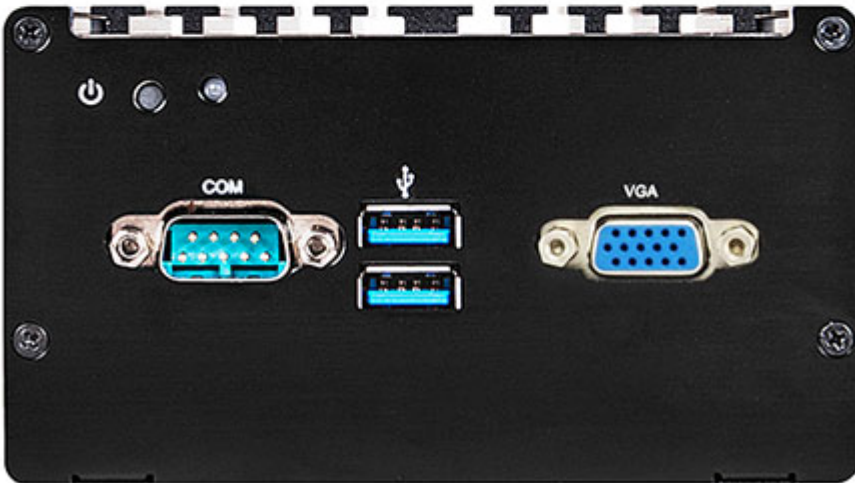

398.00 EUR  
incl. 19% VAT, plus [shipping](#)

- JBC323U691W-345B

- Intel Apollo Lake SoC Processor
- 1 \* SO-DIMM DDR3L up to 8GB
- 4 \* USB3.0, 1 \* COM, 1 \* VGA, 2 \* HDMI, 2 \* RJ45, 1 \* Audio (MIC + Line-out)
- M/B Form Factor :NUC (101x101mm)
- DC-12V\_40W Adapter

MB Model	- JNU691B-3350 / NUC (101 X 101 mm) - JNU691B-3455 / NUC (101 X 101 mm)
Part No.	- HBJC323U691-335B (non-WIFI) / HBJC323U691W-335B (WIFI) - HBJC323U691-345B (non-WIFI) / HBJC323U691W-345B (WIFI)
BIOS	- AMI 128MB SMT Flash ROM
CPU/Chipset	- INTEL® Apollo Lake N3350 SoC Processor (TDP : 6W) - INTEL® Apollo Lake J3455 SoC Processor (TDP : 10W)
Memory	- 1 * DDR3L-1866MHz SO-DIMM up to 8GB
Storage	- 1 * Full-size mSATA/Mini-PCI Express shared slot - 1 * 2.5" SATA Drive (only support 2.5" HDD with a height ≤ 10mm)
Network	- 2 * Gigabit LAN - 1 * Half-size Mini-PCIE slot (for Mini-PCIE WIFI module) - 1 * SIM Card